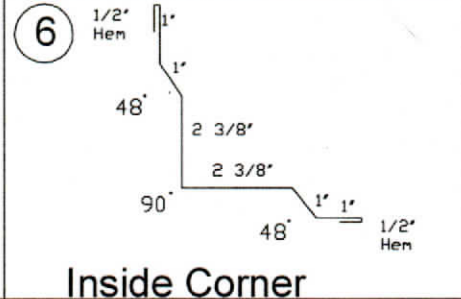

Metal accessory profiles

All Trim comes in 10' 6" and 12' 6" Length

Ridge, 3" Rake and 6" Corner Trim comes in 10'6" / 12'6" / 16'6" / 20'6" Lengths

12" Ridge

Denver Peak Trim

W Valley

Corner 4"

Corner 6"

Inside Corner

Res. Rake 3"

Res. Rake 5"

Drip Cap

J Channel

F J Trim

Fascia

Fascia Eave