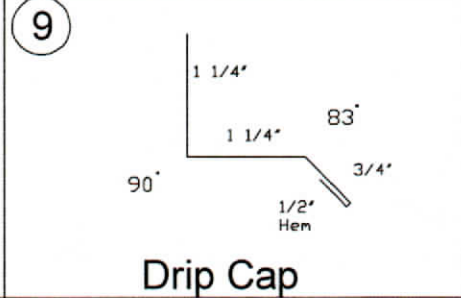

Metal accessory profiles

All Trim comes in 10' 6" and 12' 6" Length

Ridge, 3" Rake and 6" Corner Trim comes in 10'6" / 12'6" / 16'6" / 20'6" Lengths

12" Ridge

Denver Peak Trim

W Valley

Corner 4"

Corner 6"

Inside Corner

Res. Rake 3"

Res. Rake 5"

Drip Cap

J Channel

F J Trim

Fascia

Fascia Eave