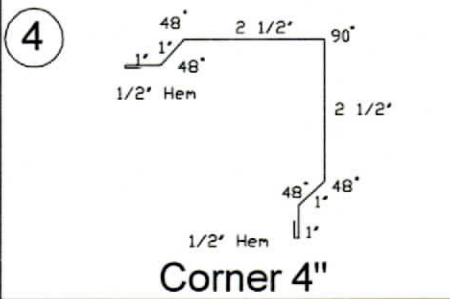

Metal accessory profiles

All Trim comes in 10' 6" and 12' 6" Length

Ridge, 3" Rake and 6" Corner Trim comes in 10'6" / 12'6" / 16'6" / 20'6" Lengths

12" Ridge

Denver Peak Trim

W Valley

Corner 4"

Corner 6"

Inside Corner

Res. Rake 3"

Res. Rake 5"

Drip Cap

J Channel

F J Trim

Fascia

Fascia Eave