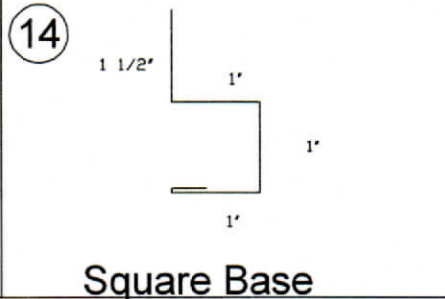

Metal accessory profiles

All Trim comes in 10' 6" and 12' 6" Length

Ridge, 3" Rake and 6" Corner Trim comes in 10'6" / 12'6" / 16'6" / 20'6" Lengths

12" Ridge

Denver Peak Trim

W Valley

Corner 4"

Corner 6"

Inside Corner

Res. Rake 3"

Res. Rake 5"

Drip Cap

J Channel

F J Trim

Fascia

Fascia Eave