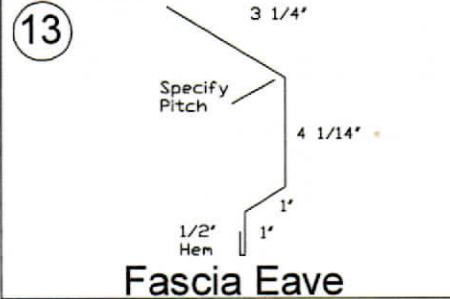

Metal accessory profiles

All Trim comes in 10' 6" and 12' 6" Length

Ridge, 3" Rake and 6" Corner Trim comes in 10'6" / 12'6" / 16'6" / 20'6" Lengths

12" Ridge

Denver Peak Trim

W Valley

Corner 4"

Corner 6"

Inside Corner

Res. Rake 3"

Res. Rake 5"

Drip Cap

J Channel

F J Trim

Fascia

Fascia Eave

Square Base

Rat Guard

16

Universal End Wall

17

Denver Endwall

18

Transition Flashing