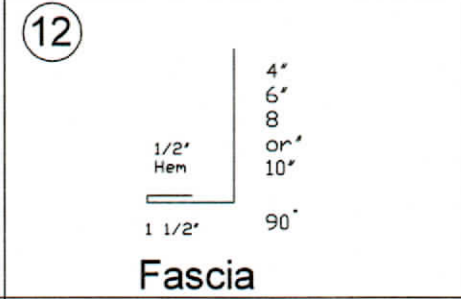

Metal accessory profiles

All Trim comes in 10' 6" and 12' 6" Length

Ridge, 3" Rake and 6" Corner Trim comes in 10'6" / 12'6" / 16'6" / 20'6" Lengths

12" Ridge

Denver Peak Trim

W Valley

Corner 4"

Corner 6"

Inside Corner

Res. Rake 3"

Res. Rake 5"

Drip Cap

J Channel

F J Trim

Fascia

Fascia Eave