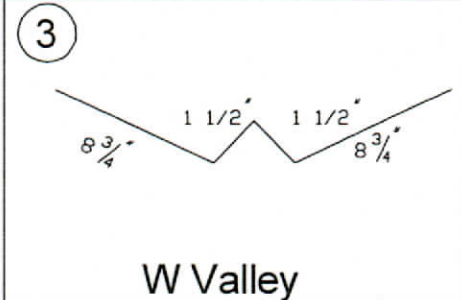

Metal accessory profiles

All Trim comes in 10' 6" and 12' 6" Length

Ridge, 3" Rake and 6" Corner Trim comes in 10'6" / 12'6" / 16'6" / 20'6" Lengths

12" Ridge

Denver Peak Trim

W Valley

Corner 4"

Corner 6"

Inside Corner

Res. Rake 3"

Res. Rake 5"

Drip Cap

J Channel

F J Trim

Fascia

Fascia Eave