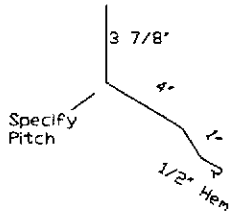

16

Universal End Wall

17