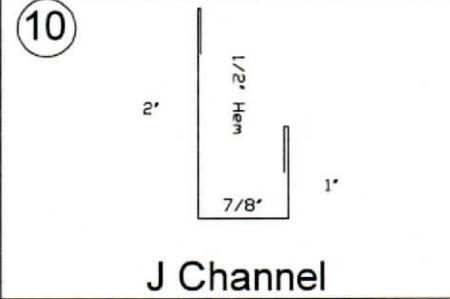

Metal accessory profiles

All Trim comes in 10' 6" and 12' 6" Length

Ridge, 3" Rake and 6" Corner Trim comes in 10'6" / 12'6" / 16'6" / 20'6" Lengths

12" Ridge

Denver Peak Trim

W Valley

Corner 4"

Corner 6"

Inside Corner

Res. Rake 3"

Res. Rake 5"

Drip Cap

J Channel

F J Trim

Fascia

Fascia Eave