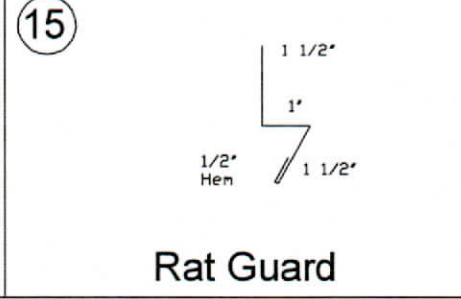

Metal accessory profiles

All Trim comes in 10' 6" and 12' 6" Length

Ridge, 3" Rake and 6" Corner Trim comes in 10'6" / 12'6" / 16'6" / 20'6" Lengths

12" Ridge

Denver Peak Trim

W Valley

Corner 4"

Corner 6"

Inside Corner

Res. Rake 3"

Res. Rake 5"

Drip Cap

J Channel

F J Trim

Fascia

Fascia Eave

Square Base

Rat Guard

16

Universal End Wall

17

Denver Endwall

18

Transition Flashing