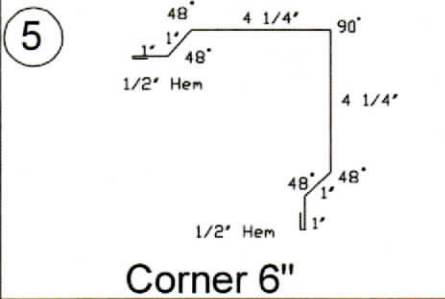

Metal accessory profiles

All Trim comes in 10' 6" and 12' 6" Length

Ridge, 3" Rake and 6" Corner Trim comes in 10'6" / 12'6" / 16'6" / 20'6" Lengths

12" Ridge

Denver Peak Trim

W Valley

Corner 4"

Corner 6"

Inside Corner

Res. Rake 3"

Res. Rake 5"

Drip Cap

J Channel

F J Trim

Fascia

Fascia Eave