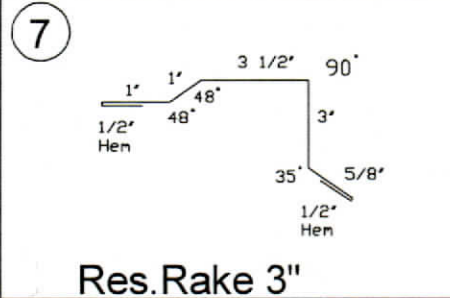

Metal accessory profiles

All Trim comes in 10' 6" and 12' 6" Length

Ridge, 3" Rake and 6" Corner Trim comes in 10'6" / 12'6" / 16'6" / 20'6" Lengths

12" Ridge

Denver Peak Trim

W Valley

Corner 4"

Corner 6"

Inside Corner

Res. Rake 3"

Res. Rake 5"

Drip Cap

J Channel

F J Trim

Fascia

Fascia Eave