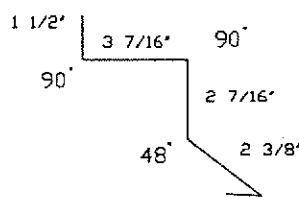

26

National Track Cover