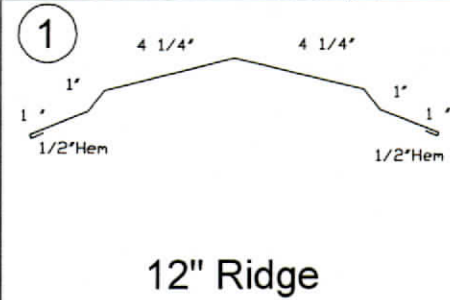

Metal accessory profiles

All Trim comes in 10' 6" and 12' 6" Length

Ridge, 3" Rake and 6" Corner Trim comes in 10'6" / 12'6" / 16'6" / 20'6" Lengths

12" Ridge

Denver Peak Trim

W Valley

Corner 4"

Corner 6"

Inside Corner

Res. Rake 3"

Res. Rake 5"

Drip Cap

J Channel

F J Trim

Fascia

Fascia Eave