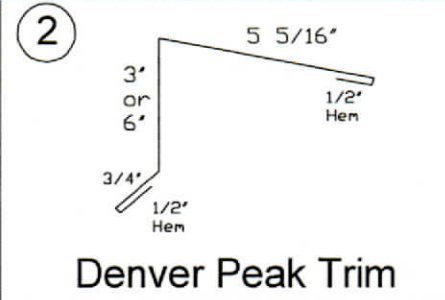

Metal accessory profiles

All Trim comes in 10' 6" and 12' 6" Length

Ridge, 3" Rake and 6" Corner Trim comes in 10'6" / 12'6" / 16'6" / 20'6" Lengths

12" Ridge

Denver Peak Trim

W Valley

Corner 4"

Corner 6"