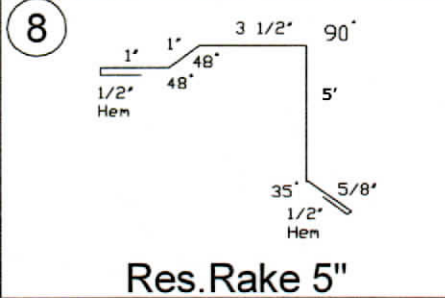

Metal accessory profiles

All Trim comes in 10' 6" and 12' 6" Length

Ridge, 3" Rake and 6" Corner Trim comes in 10'6" / 12'6" / 16'6" / 20'6" Lengths

12" Ridge

Denver Peak Trim

W Valley

Corner 4"

Corner 6"

Inside Corner

Res. Rake 3"

Res. Rake 5"

Drip Cap

J Channel

F J Trim

Fascia

Fascia Eave