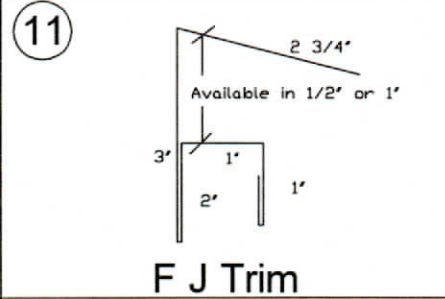

Metal accessory profiles

All Trim comes in 10' 6" and 12' 6" Length

Ridge, 3" Rake and 6" Corner Trim comes in 10'6" / 12'6" / 16'6" / 20'6" Lengths

12" Ridge

Denver Peak Trim

W Valley

Corner 4"

Corner 6"

Inside Corner

Res. Rake 3"

Res. Rake 5"

Drip Cap

J Channel

F J Trim

Fascia

Fascia Eave